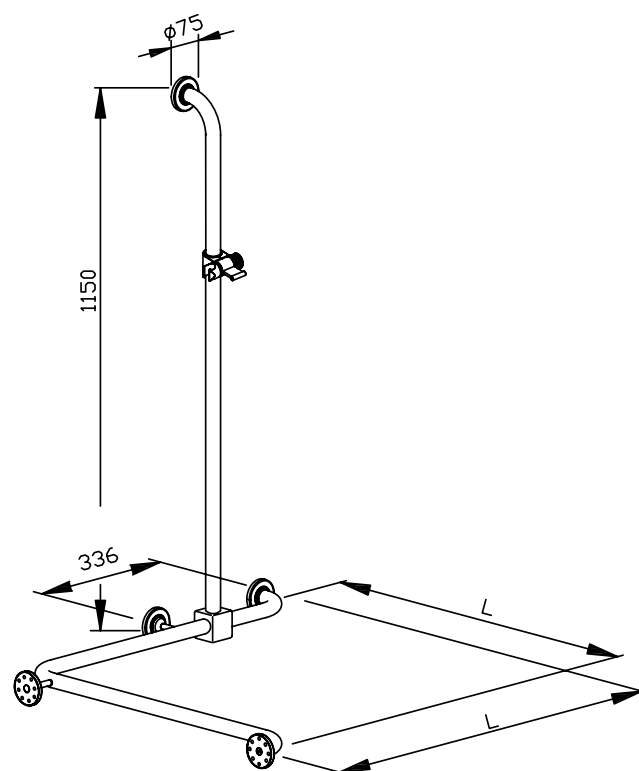

SHOWER GRAB RAIL WITH SHOWER RISER BF640

(700 x 700-900 x 900) x 1150 mm

- Shower grab rail with shower riser and shower head holder in robust, germ-reducing and easy-care stainless steel (AISI 304), satin finished.
Further available surfaces: see below.
- Outer diameter of tubes 32 mm for ergonomic hold, clearance from wall 106 mm, bend radii 75 mm.
- Shower head holder in nylon continuously height-adjustable and rotatable.
- Wall mountings with 8-point mounting plate – can be freely rotated, 4 mm thick with 2K-wall sealing-disc.
- Supports weight up to 125 kg.
- Concealed fixings 75 mm in diameter, anti-theft, with silicone sealing ring at tube joint.
- TÜV-certified in accordance with DIN EN 12182, CE-marked in accordance with 93/42 EEC.
- Mounting: With 15 screws.
- Delivery includes fixing material.
- Intermediate sizes available upon request.

Suggested text for specifications:

Shower grab rail with shower riser and shower head holder in stainless steel (AISI 304), outer diameter of tubes 32 mm, clearance from wall 106 mm, surface satin finished. Shower head holder in nylon continuously height-adjustable and rotatable. Wall mountings with 8-point mounting plate – can be freely rotated, 4 mm thick with 2K-wall sealing-disc; supports weight up to 125 kg. Concealed fixings 75 mm in diameter, anti-theft, with silicone sealing ring at tube joint. TÜV-certified in accordance with DIN EN 12182, CE-marked in accordance with 93/42 EEC. Delivery includes fixing material.

Version: left / right

Length x x 1150 mm

Article No. BF640

Options	ID No.
Corner basket BA 260	600 260
Straight basket BA 270	600 270

Available surfaces	Length / ID No.					
	900 mm left	800 mm left	700 mm left	900 mm right	800 mm right	700 mm right
satin finished (standard)	640 100	640 200	640 300	640 400	640 500	640 600
textured	640 110	640 210	640 310	640 410	640 510	640 610