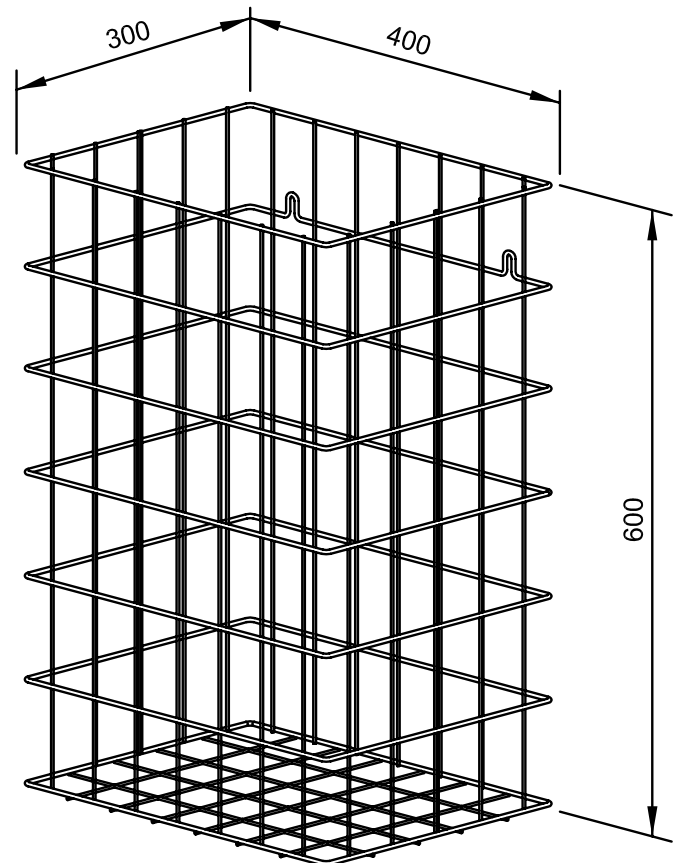

WASTE BASKET STAINLESS STEEL WP150-1

400 x 600 x 300 mm

Capacity approx. 72 l

- Waste basket in robust, germ-reducing and easy-care stainless steel wire (AISI 304).
- 2.5 mm and 4 mm thick lattice work. Fastening eyes in second row for invisible wall mounting.
- Capacity approx. 72 l.
- Mounting: With two screws.
- Delivery includes fixing material.
- Weight, including single package: 1.3 kg

Suggested text for specifications:

Waste basket in stainless steel (AISI 304) for surface mounting or floor installation. 2.5 mm and 4 mm thick lattice work. Fastening eyes in second row for invisible wall mounting. Capacity approx. 72 l. Delivery includes fixing material.

Dimensions: 400 x 600 x 300 mm

Article No. WP150-1

Available surface	ID No.
Stainless steel satin finished	922 118

Ernst Wagner GmbH & Co. KG

Ernst-Abbe-Straße 21 · D-72770 Reutlingen · Tel.: +49712151539-0 · Fax: -20
info@wagner-ewar.de · www.wagner-ewar.de