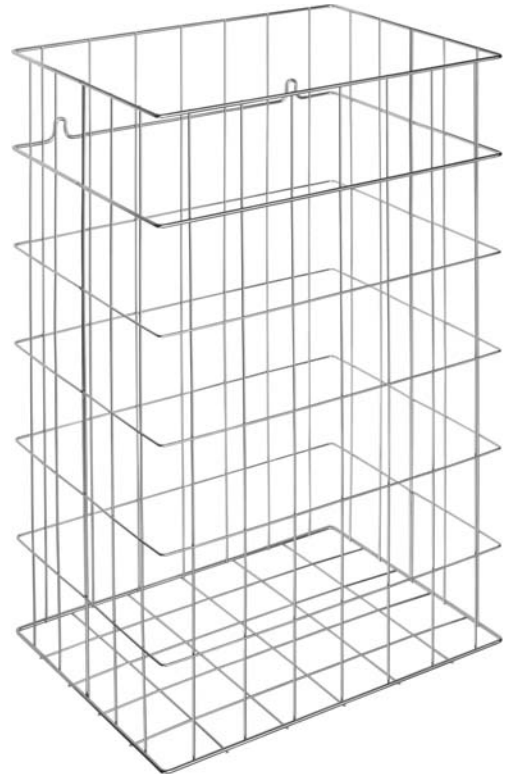

WASTE BASKET STAINLESS STEEL WP150-1

400 x 600 x 300 mm

Capacity approx. 72 l

- Waste basket in robust, germ-reducing and easy-care stainless steel wire (AISI 304).
- 2.5 mm and 4 mm thick lattice work. Fastening eyes in second row for invisible wall mounting.
- Capacity approx. 72 l.
- Mounting: With two screws.
- Delivery includes fixing material.
- Weight, including single package: 1.3 kg

Suggested text for specifications:

Waste basket in stainless steel (AISI 304) for surface mounting or floor installation. 2.5 mm and 4 mm thick lattice work. Fastening eyes in second row for invisible wall mounting. Capacity approx. 72 l. Delivery includes fixing material.

Dimensions: 400 x 600 x 300 mm

Article No. WP150-1

Available surface	ID No.
Stainless steel satin finished	922 118

Ernst Wagner GmbH & Co. KG

Ernst-Abbe-Straße 21 · D-72770 Reutlingen · Tel.: +49712151539-0 · Fax: -20
info@wagner-ewar.de · www.wagner-ewar.de